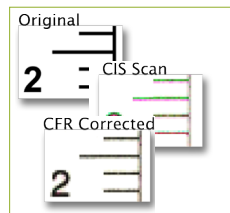

Excellent lines with Contex CFR (color fringe removal)