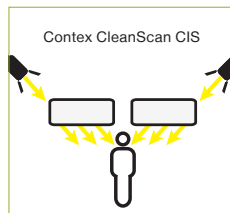

Suppress shadows and unwanted background