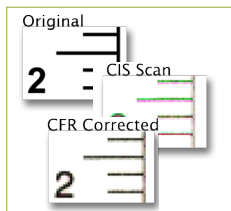

1 Scanning speeds depend on document width and computer configuration. Contex recommends Intel Core Duo, Core 2 Duo, or better processors, 2GB RAM, Hi-speed USB2.
Speed tests performed using Nextimage software, PC with Intel Core i5-2500 Quad processor, 8GB RAM, Hi-speed USB2, 7200rpm HDD, Windows 7 64-bit Ultimate.
2 Upgradable to 1200 dpi. This will also upgrade maximum resolution to 9600 dpi.
3 Signal Intensity Matching (SIGMA) is a Contex Patent. Sensor heating during a scan can cause inhomogeneous images. Thanks to Contex innovative thinking Contex SD3600 series scanners will minimize sensor differences LIVE during a scan.

4 Color Fringe Removal (CFR) is a Contex Patent. Color Fringing is a natural consequence of CIS technology sequentially flashing R-G-B. Thanks to Contex innovative thinking CFR will remove this problem with advanced filter technology.
5 Contex applications creates industry standard raster file formats that can be used in any CAD or GIS application.
6 Requires optional Nextimage software
All trademarks remain the property of their respective holders, and are used only to directly describe the product being provided. Their use in no way indicates any relationship between Contex A/S and the holders of the said trademarks.

An SD 3600 scanner is **ideal** for scanning technical documents and **convenient** to have in your office

Excellent lines with Contex CFR (Color Fringe Removal)